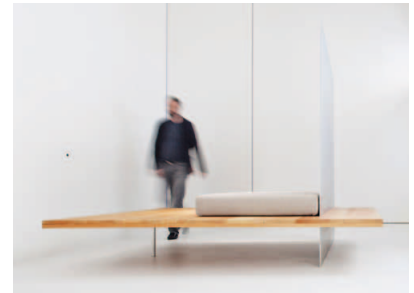

DAY BED

IDRÒMI

The collection ‚A vo sü, a vo giò‘ as presented at the Salone Internazionale del Mobile 2012 is based on the idea of orchestrating a confined space with a few pieces that meet essential human needs by means of their unassuming multi-purpose properties. The principal item of the collection is an amalgamation of a three-legged day bed, a partition and a bench. The horizontal panel is made of two opposing layers of solid red cedarwood slabs, supported by a single cylindrical leg. It forms a platform which carries a spring mattress covered in rough natural linen. Inserted into this floating board is a sheet of ground aluminium which functions as a divider, with a whimsical hole in the middle being the spatial connection between the three elements. On the back of the vertical panel, the extension of the wooden board works as a simple bench.

DIMENSIONS

235 x 250 x 200 cm

MATERIALS

**RED CEDARWOOD
GROUND ALUMINIUM
ROUGH NATURAL LINEN**

RETAIL PRICE

€ 17'500.00

(Prices excl. VAT. Prices are subject to change.
Please refer to terms & conditions on our Website)